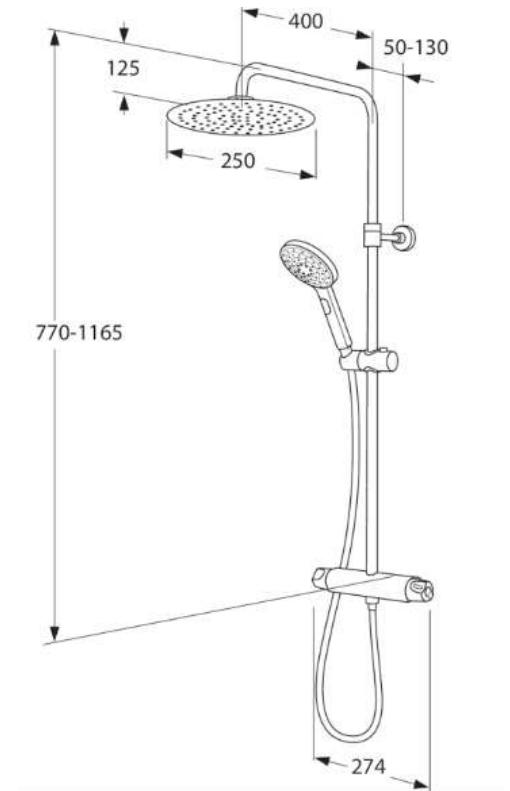

GUSTAVSBERG GB41215330

Nautic termostaat dushisegisti koos G3 dushilifti, kmpl